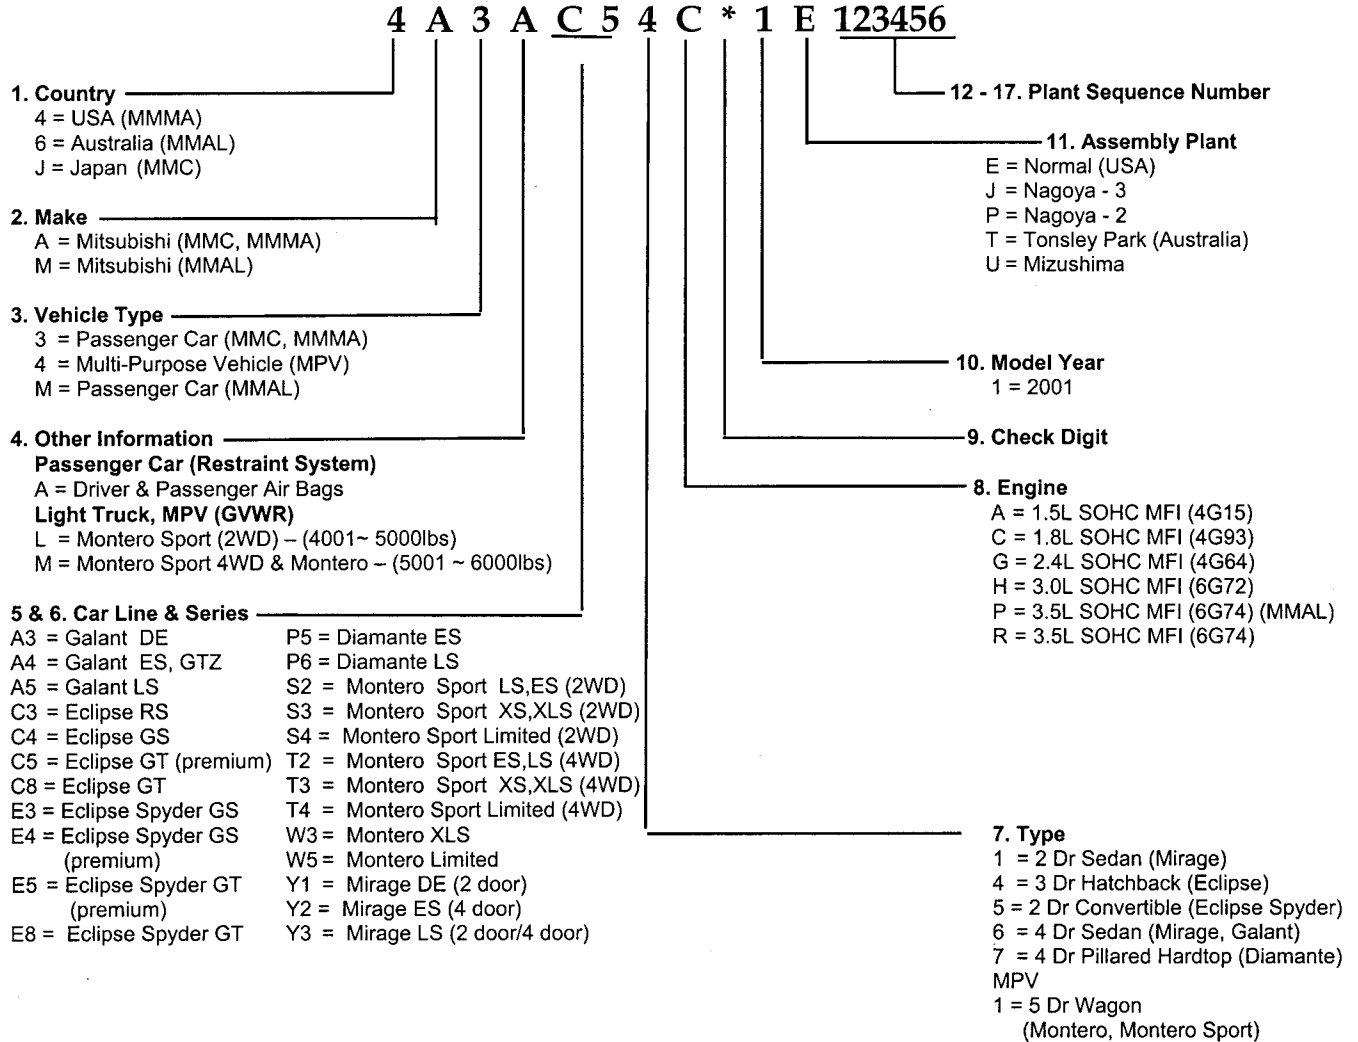

2001 MODEL VIN CODES

This contains information to decode the Vehicle Identification Numbers for all 2001 model year MMSA vehicles.

VEHICLE IDENTIFICATION NUMBER

ENGINE LEGEND	
SOHC	- Single Overhead Cam
MFI	- MultiPort Fuel Injection

This information is subject to change without notice.

Eff. 4/10/03