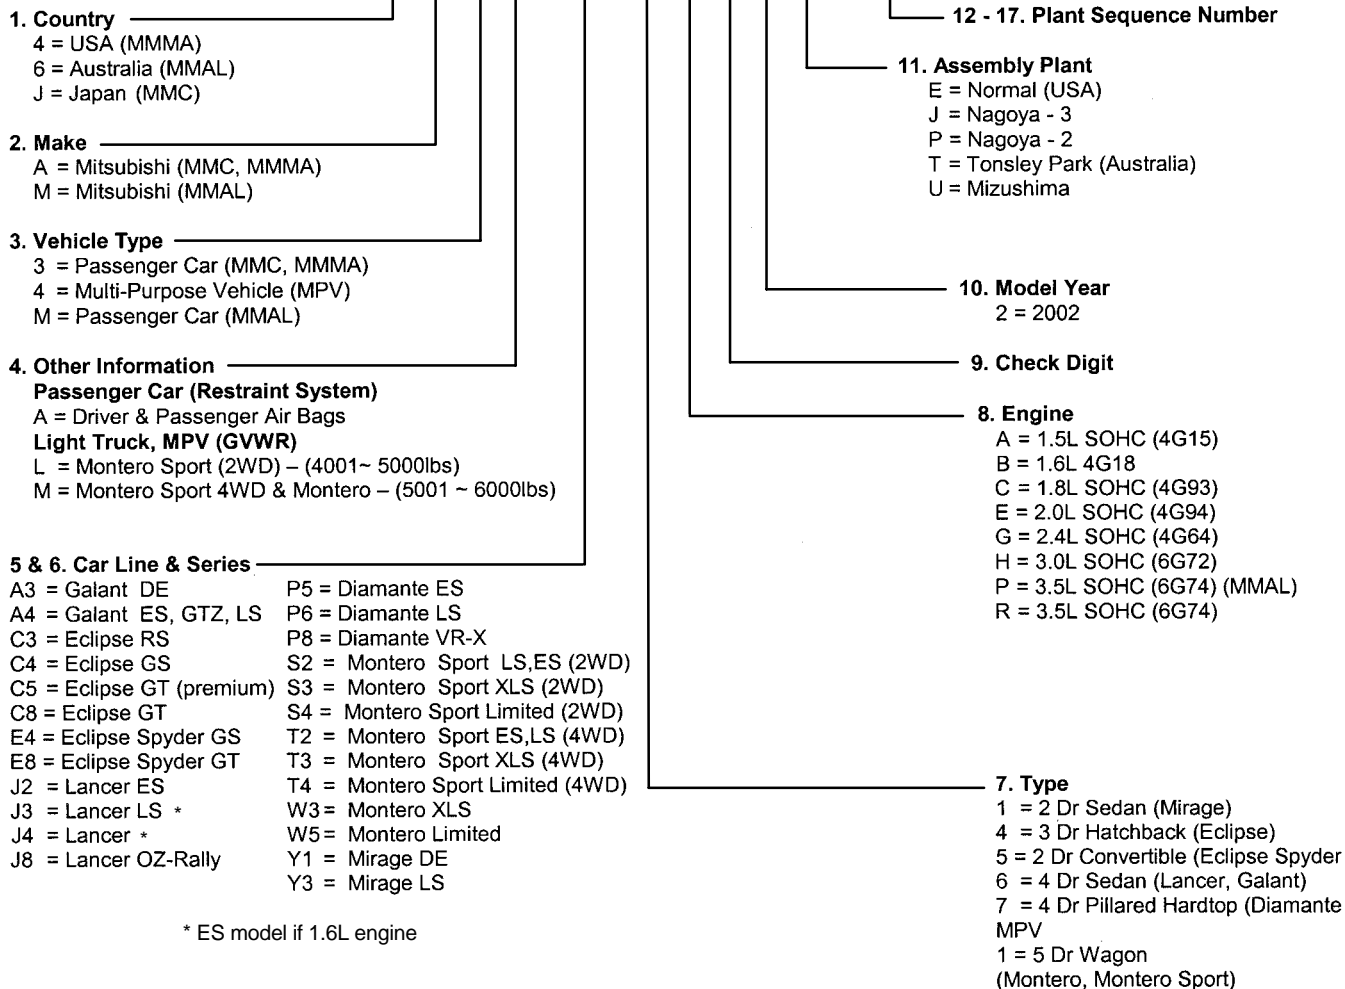

2002 MODEL VIN CODES

This contains information to decode the Vehicle Identification Numbers for all 2002 model year MMSA vehicles.

VEHICLE IDENTIFICATION NUMBER

4 A 3 A C 3 4 G * 2 E 123456

LEGEND

SOHC - Single Overhead Cam
MFI - MultiPort Fuel Injection