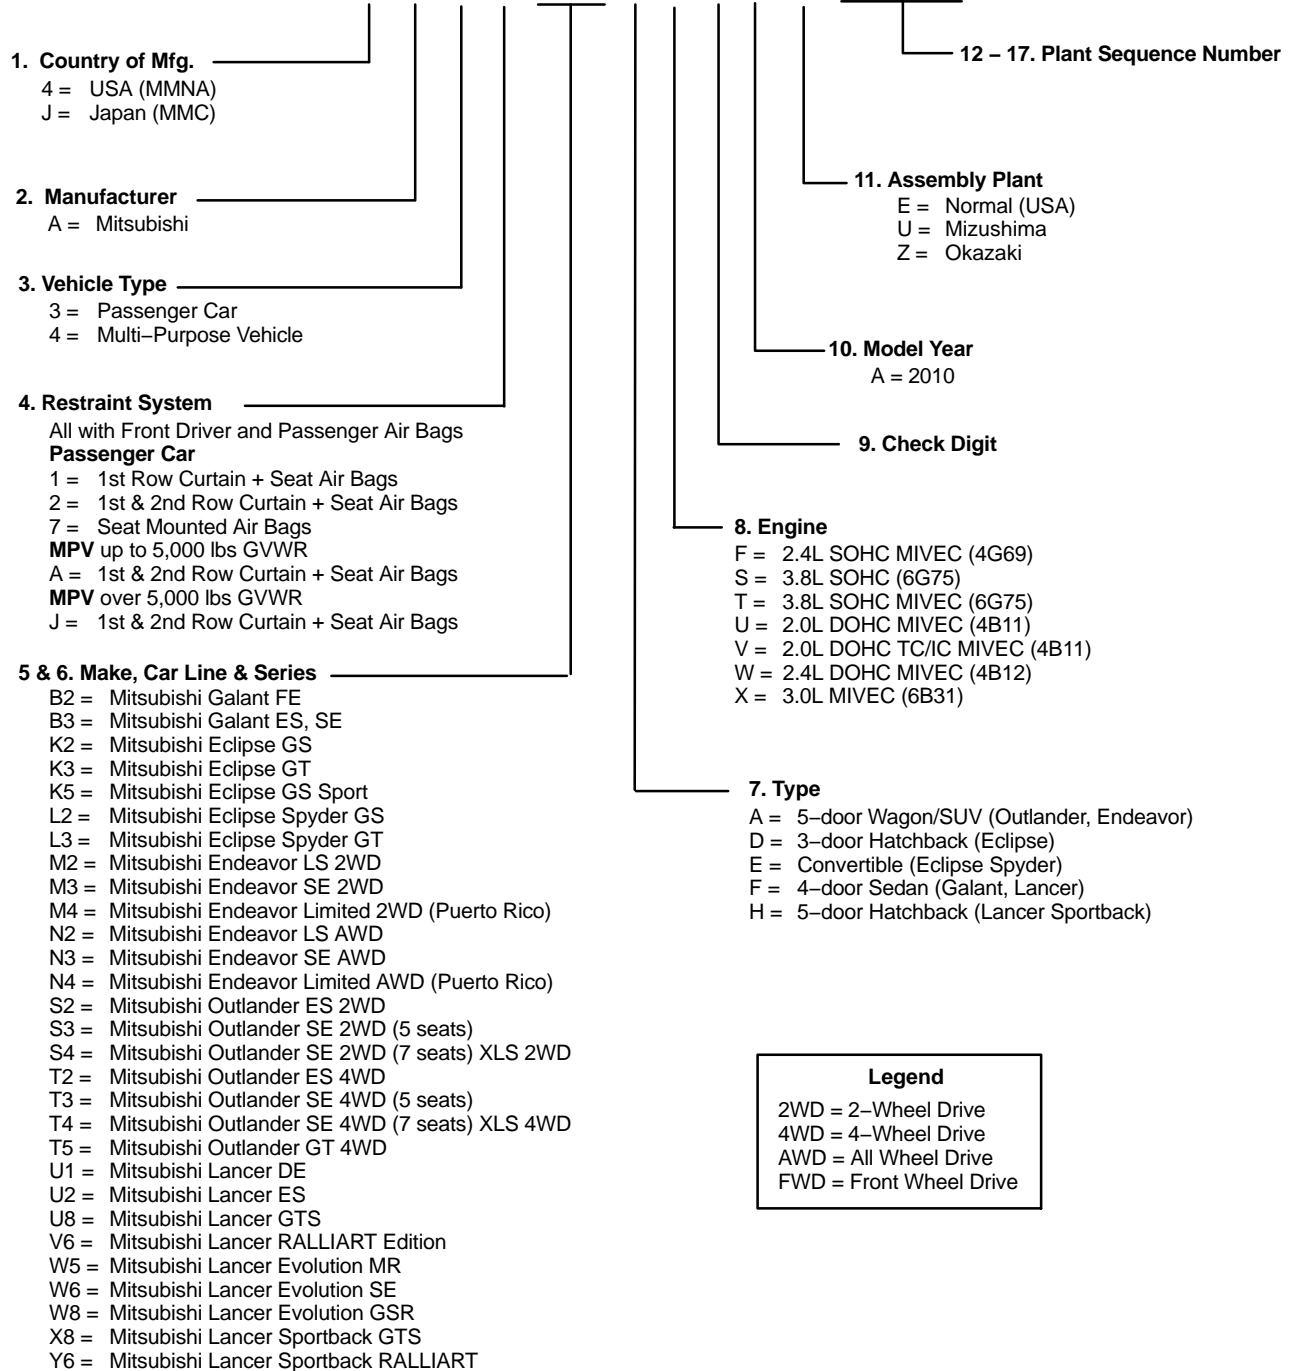

2010 MODEL VIN CODES

This VIN chart is available online at www.mitsubishicars.com.
 Select "Owners", => "Support", => "VIN Information", then select the appropriate year.

Use this chart to decode Vehicle Identification Numbers for 2010 model year MMNA vehicles.

VEHICLE IDENTIFICATION NUMBER

4 A 3 2 B 3 F F * A E 123456

Legend

2WD = 2-Wheel Drive
 4WD = 4-Wheel Drive
 AWD = All Wheel Drive
 FWD = Front Wheel Drive

This information is subject to change without notice.
 © 2009 Mitsubishi Motors North America, Inc.