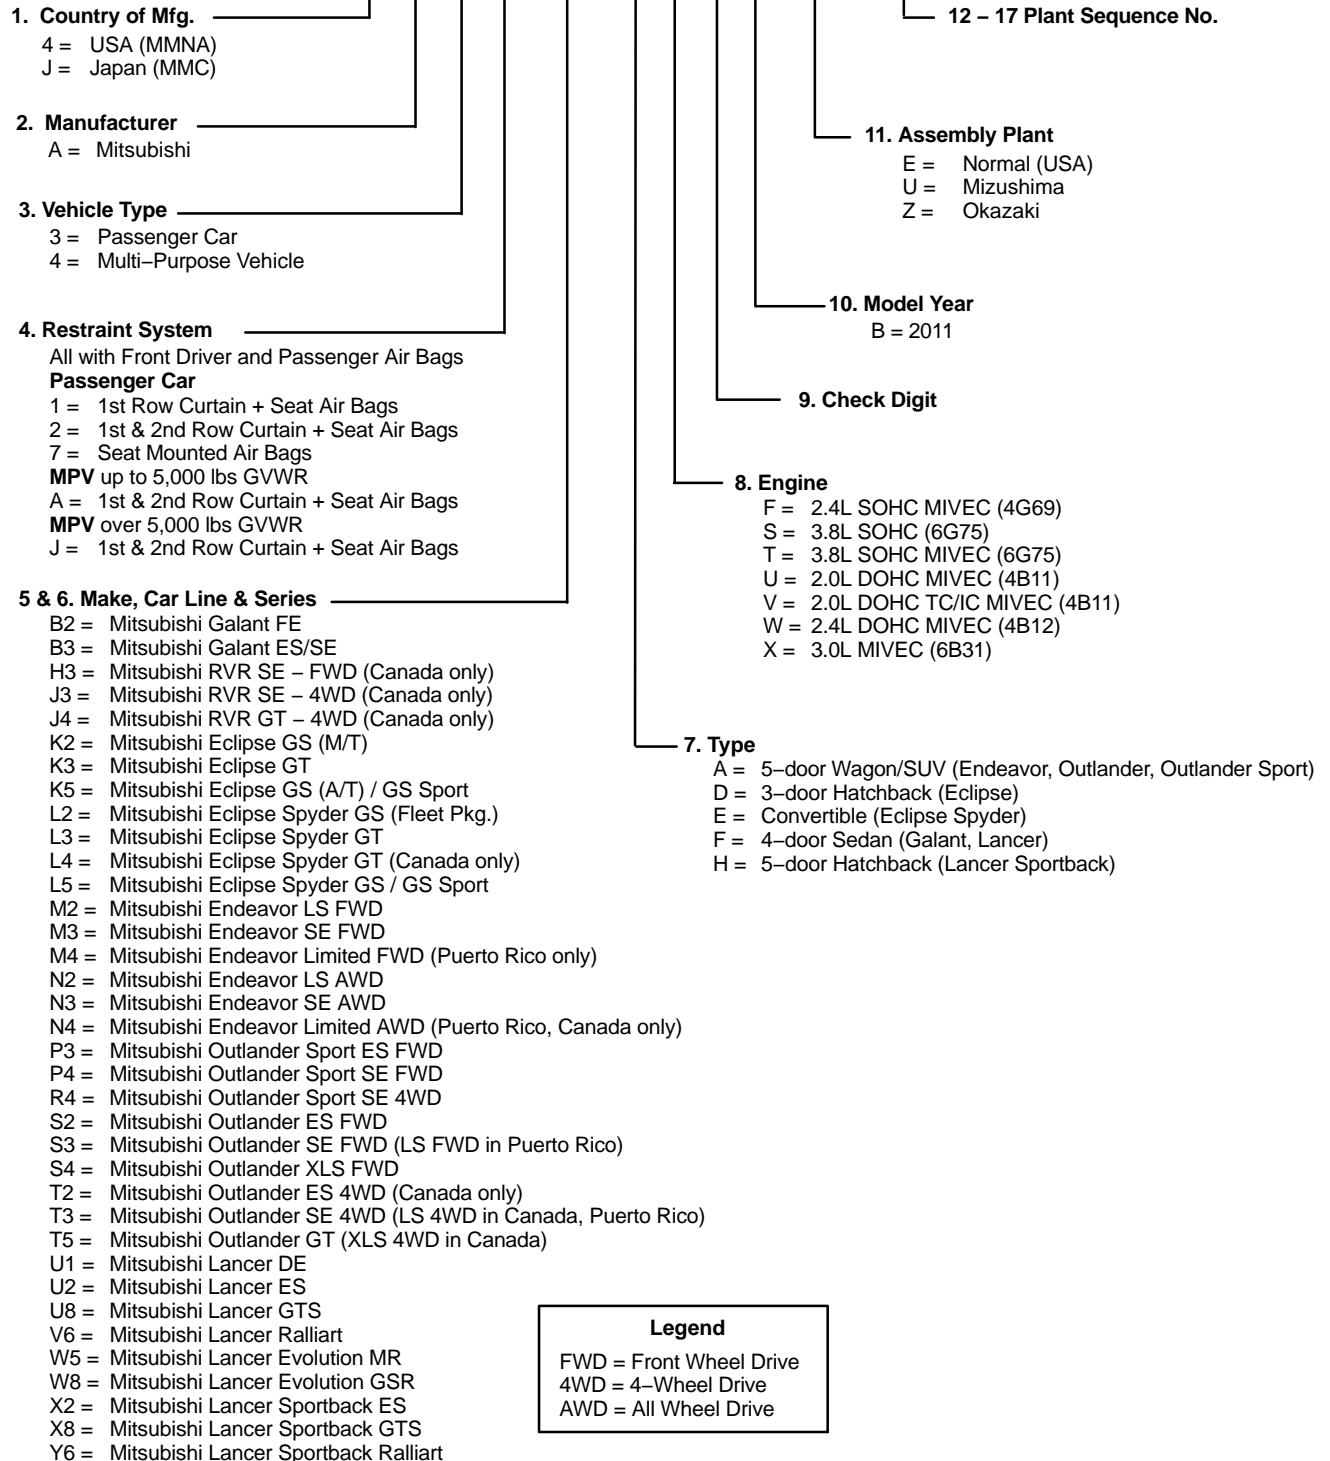

# 2011 MODEL VIN CODES

This VIN chart is available online at [www.mitsubishicars.com](http://www.mitsubishicars.com).  
 Select "Owners", => "Support", => "VIN Information", then select the appropriate year.

Use this chart to decode Vehicle Identification Numbers for 2011 model year MMNA vehicles.

## VEHICLE IDENTIFICATION NUMBER

**4 A 3 1 K 2 D F \* B E 123456**

**Legend**

FWD = Front Wheel Drive  
 4WD = 4-Wheel Drive  
 AWD = All Wheel Drive

This information is subject to change without notice.

© 2010 Mitsubishi Motors North America, Inc.