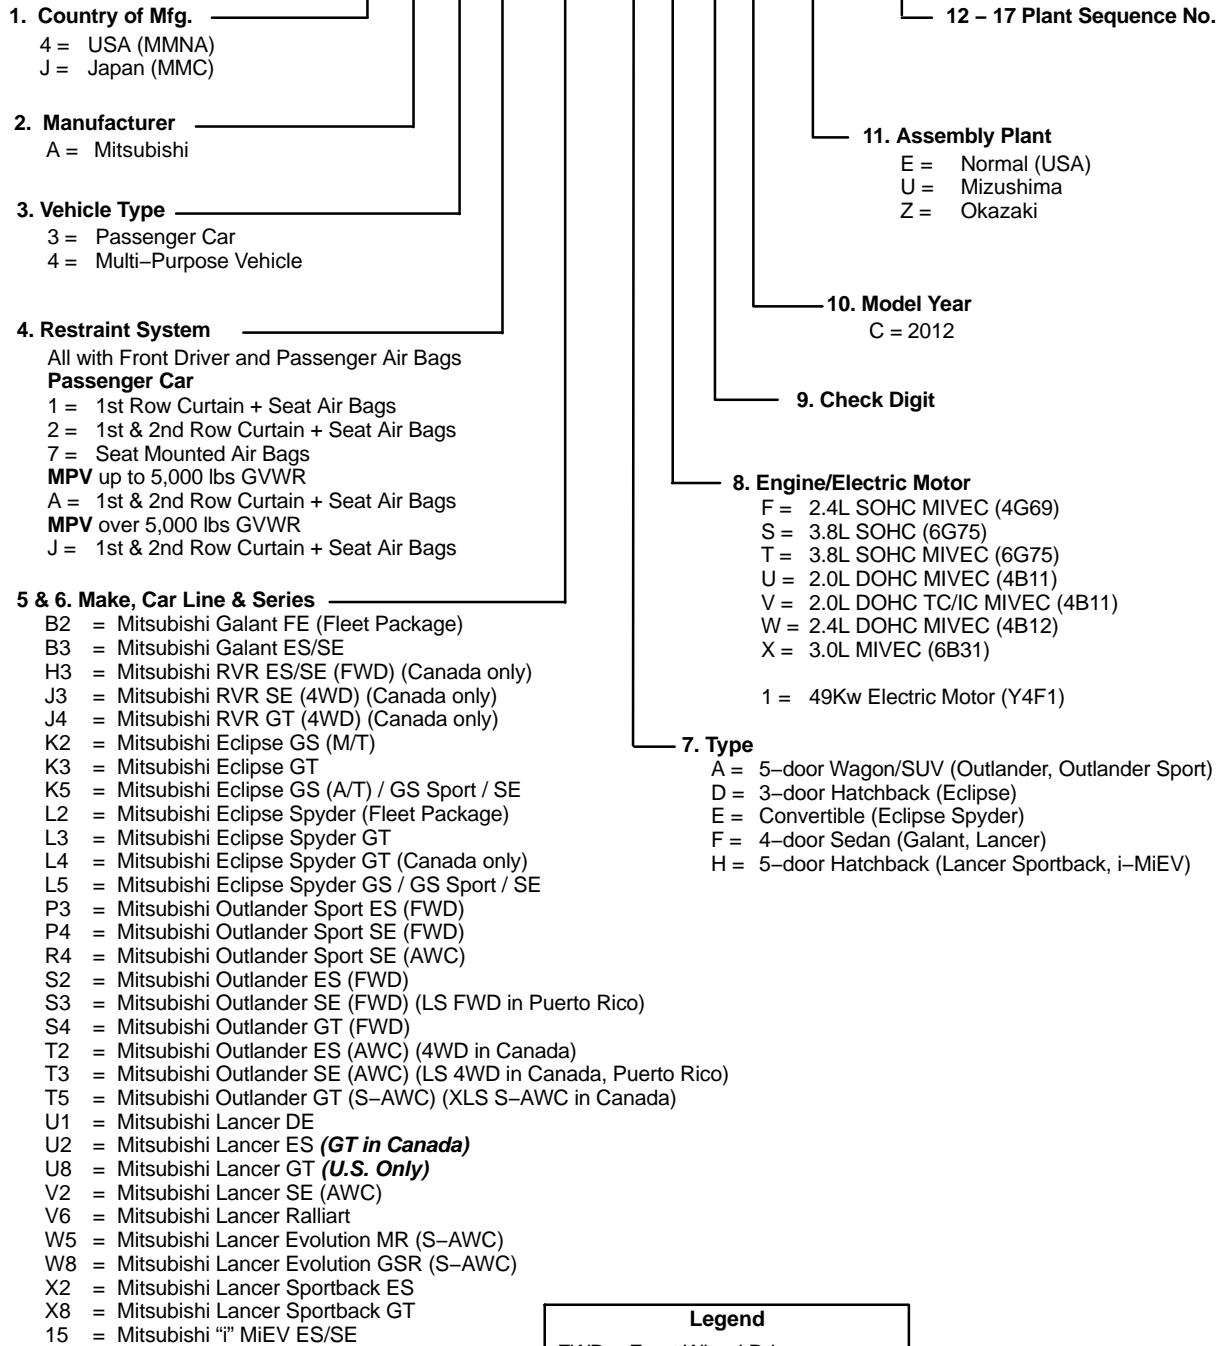

2012 MODEL VIN CODES

This VIN chart is available online at www.mitsubishicars.com.
 Select "Owners", => "Support", => "VIN Information", then select the appropriate year.

Use this chart to decode Vehicle Identification Numbers for 2012 model year MMNA vehicles.

VEHICLE IDENTIFICATION NUMBER

4 A 3 1 K 2 D F * C E 123456

Legend

FWD = Front Wheel Drive
 4WD = 4-Wheel Drive
 AWC = All Wheel Control
 S-AWC = Super All Wheel Control

This information is subject to change without notice.
 © 2012 Mitsubishi Motors North America, Inc.