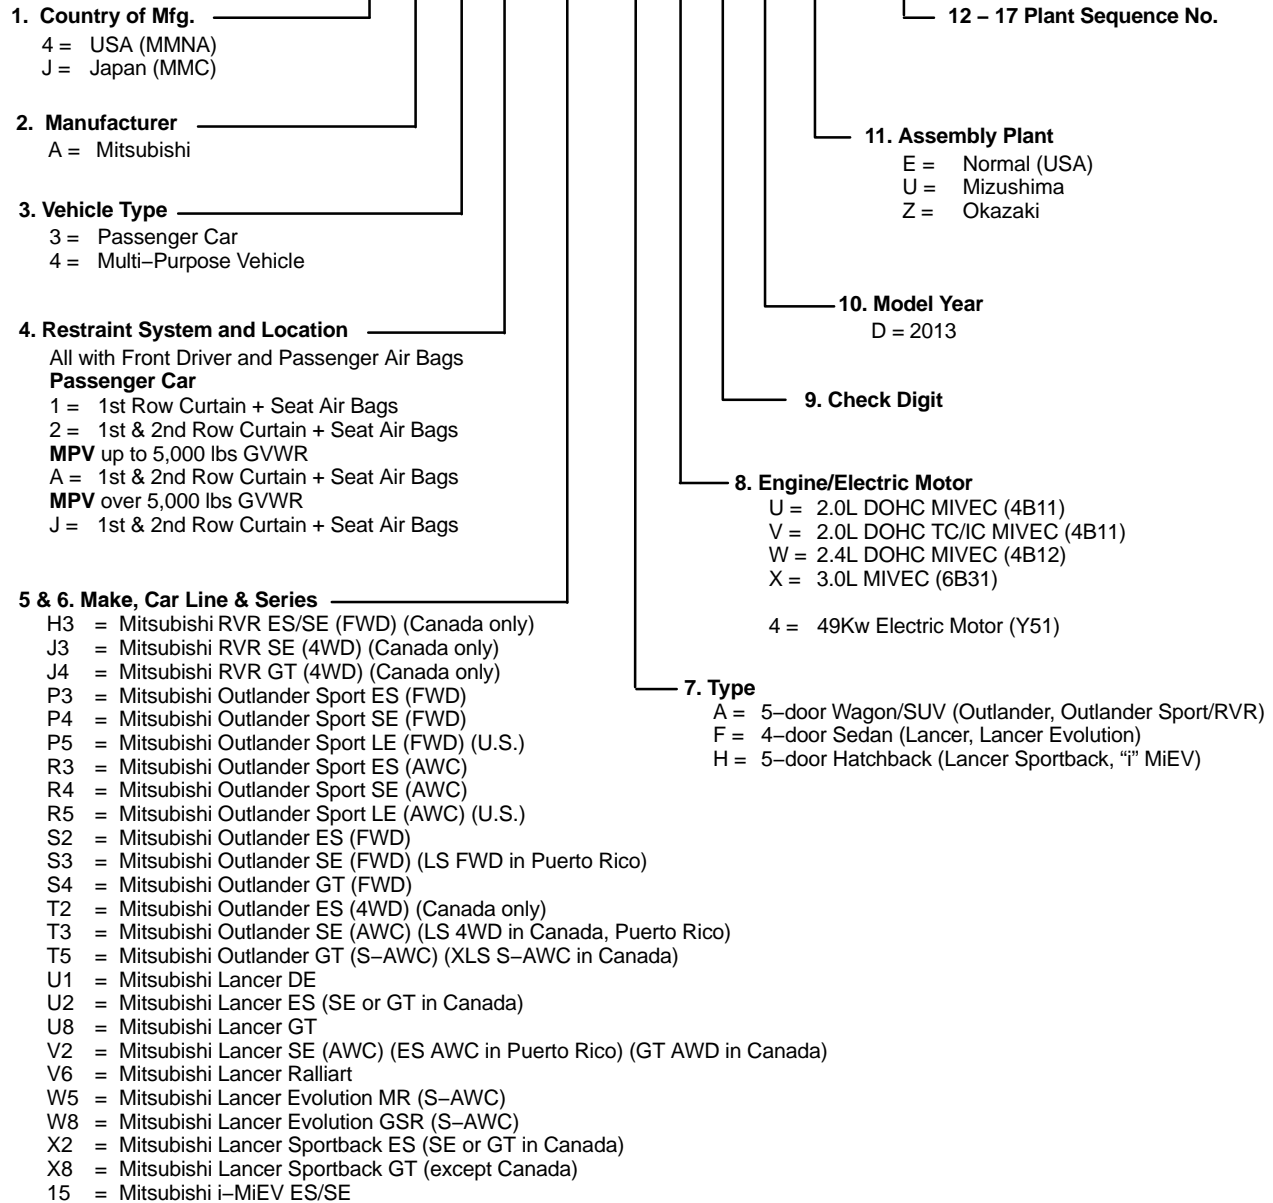

2013 MODEL VIN CODES

This VIN chart is available online at www.mitsubishicars.com.
 Select "Owners", => "Support", => "VIN Information", then select the appropriate year.

Use this chart to decode Vehicle Identification Numbers for 2013 model year MMNA vehicles.

VEHICLE IDENTIFICATION NUMBER

4 A 4 A P 3 A U * D E 123456

Legend

FWD = Front Wheel Drive
 4WD = 4-Wheel Drive
 AWC = All Wheel Control
 S-AWC = Super All Wheel Control

This information is subject to change without notice.
 © 2012 Mitsubishi Motors North America, Inc.