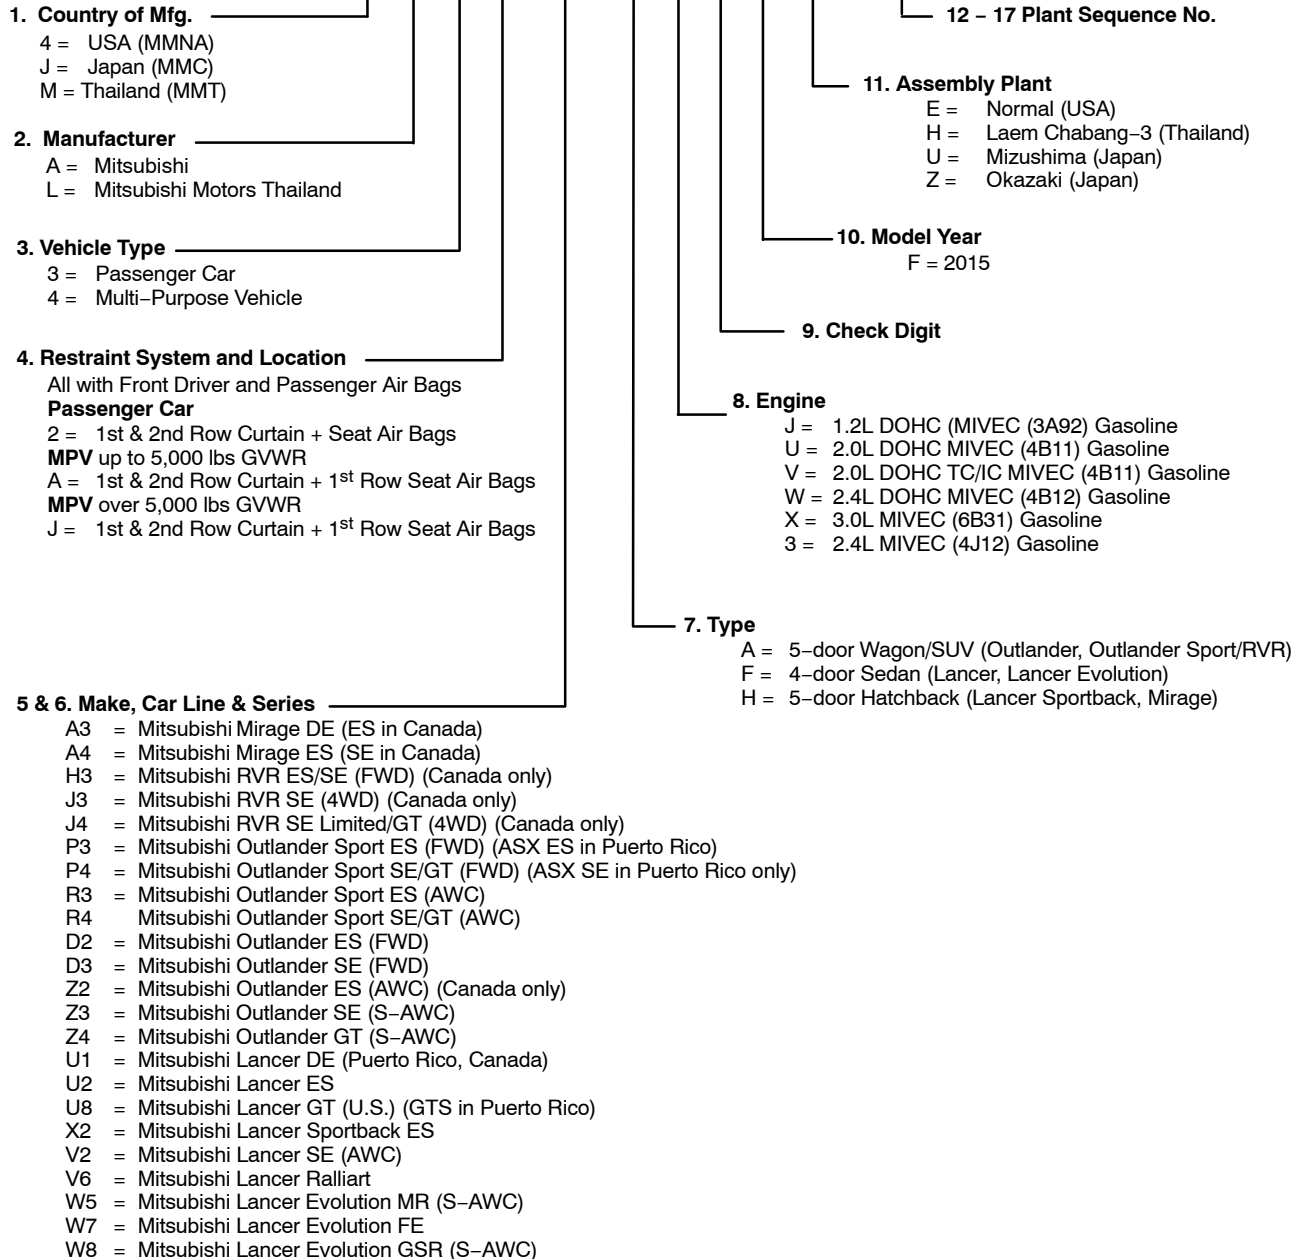

# 2015 MODEL VIN CODES

This VIN chart is available online at [www.mitsubishicars.com](http://www.mitsubishicars.com).  
 Select "Owners", ⇒ "Support", ⇒ "VIN Information", then select the appropriate year.

Use this chart to decode Vehicle Identification Numbers for 2015 model year MMNA vehicles.

## VEHICLE IDENTIFICATION NUMBER

**4 A 4 A P 3 A U \* F E 123456**

**Legend**

FWD = Front Wheel Drive  
 AWC = All Wheel Control  
 S-AWC = Super All Wheel Control

This information is subject to change without notice.  
 © 2015 Mitsubishi Motors North America, Inc.